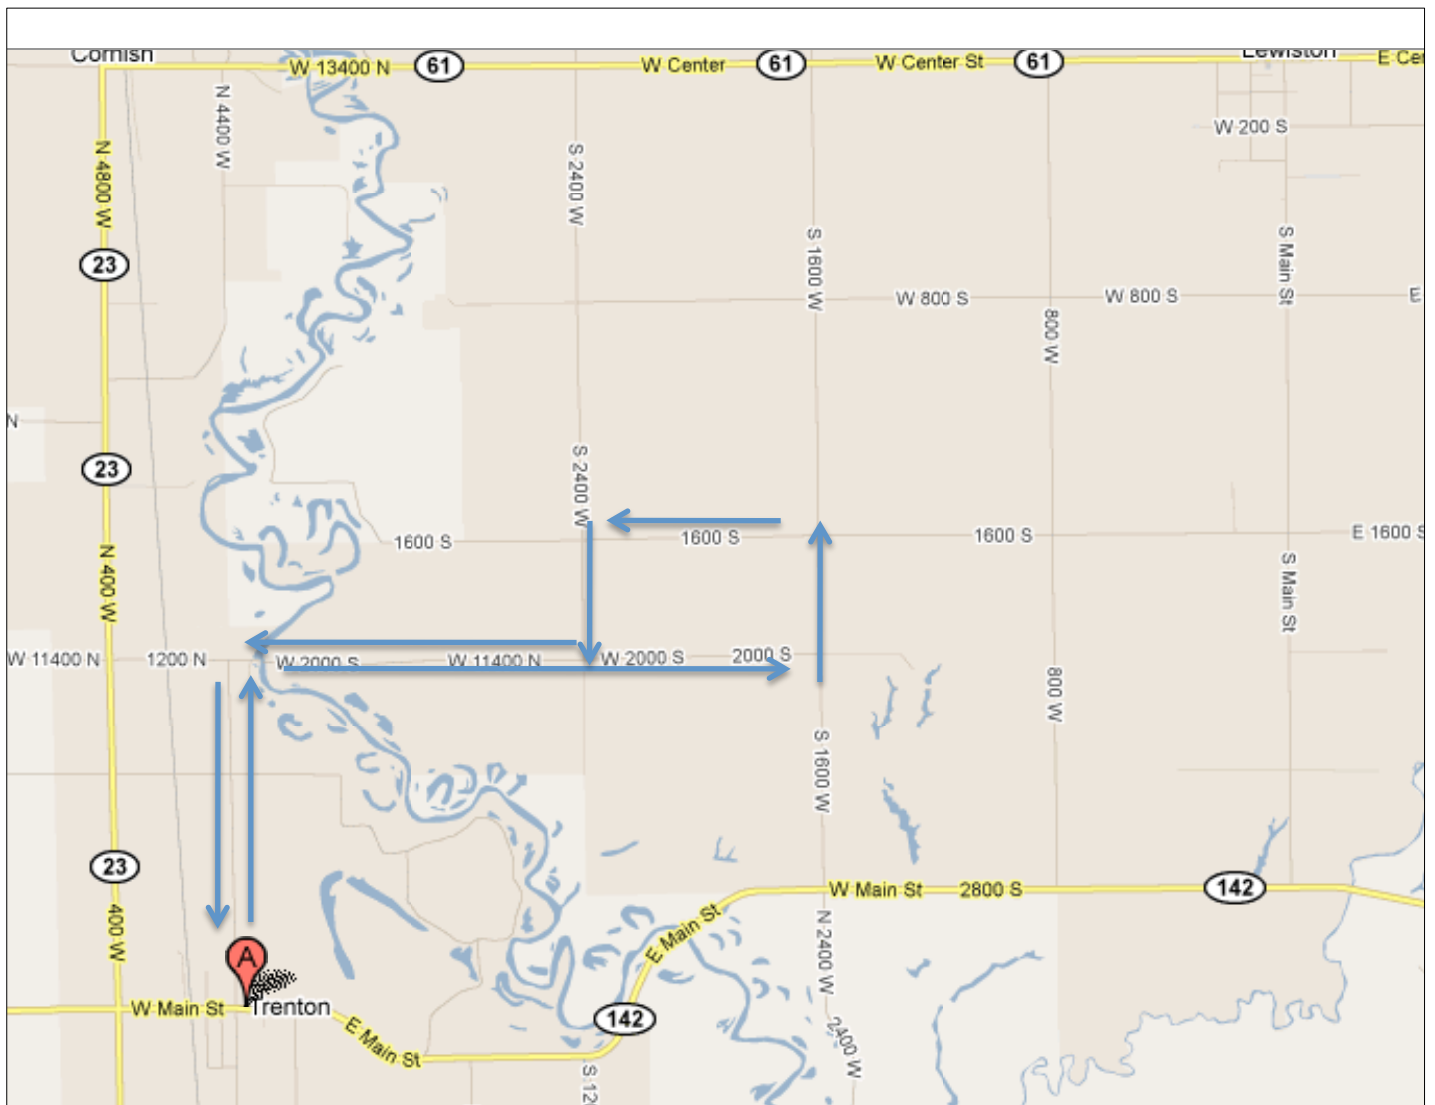

Route for the Utah Cycling Association, Road Race Championships

Trenton, Utah

Map Key:

Blue Square = Staging area and Car Park

Yellow Octagon = Corner Marshal and Traffic Control Person

Red Triangle = Caution/traffic control signs

Green line = Feed Zone (Trenton Hill) and Finish for Categories (Non-Youth) racers

Blue line = Category Racers Course

Red Starburst = Radio Support Location

Juniors, Male/Female, Ages 10 – 12 Race Course Map

Race course description: Start at Trenton Park, head North on North Center to 2000 South; turn right and proceed East to 1600 West; turn left going North towards Lewiston to 1600 South; turn left heading West to 2400 West; at 2400 West, turn left heading back south to 2000 South; at 2000 South, turn right back to North Center and back to Trenton